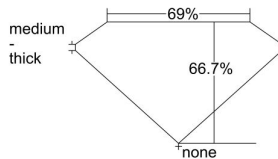

GIA®

FACSIMILE

GIA REPORT 6227441762

Verify this report at GIA.edu

GIA NATURAL DIAMOND DOSSIER®

May 04, 2022
GIA Report Number 6227441762
Shape and Cutting Style ..... **Cut-Cornered Rectangular Modified Brilliant**
Measurements ..... 5.41 x 4.19 x 2.80 mm

GRADING RESULTS

Carat Weight ..... 0.51 carat
Color Grade ..... E
Clarity Grade VVS2

ADDITIONAL GRADING INFORMATION

Polish ..... Excellent
Symmetry ..... Very Good
Fluorescence ..... None
Clarity Characteristics..... Pinpoint, Indented Natural
Inspection(s): GIA 6227441762

PROPORTIONS

Profile not to actual proportions

GRADING SCALES

GIA COLOR SCALE		GIA CLARITY SCALE			
COLORLESS	D	VERY VERY SLIGHTLY INCLUDED	FLAWLESS		
	E		INTERNALLY FLAWLESS		
	F	VERY SLIGHTLY INCLUDED	VVS₁		
	G		VVS₂		
	H		VS₁		
	NEAR COLORLESS	I	SLIGHTLY INCLUDED	VS₂	
		J		SI₁	
		FAINT	K	INCLUDED	SI₂
			L		I₁
			M		I₂
VERT LIGHT	N	LIGHT	I₃		
	O				
	P				
	Q				
	R