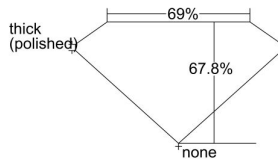

GIA®

FACSIMILE

GIA REPORT

7448073641

Verify this report at GIA.edu

GIA NATURAL DIAMOND DOSSIER®

July 18, 2022

GIA Report Number 7448073641

Shape and Cutting Style ..... Cut-Cornered Rectangular Modified Brilliant

Measurements ..... 5.28 x 4.11 x 2.79 mm

GRADING RESULTS

Carat Weight ..... 0.50 carat

Color Grade ..... G

Clarity Grade VVS2

ADDITIONAL GRADING INFORMATION

Polish ..... Excellent

Symmetry ..... Excellent

Fluorescence ..... None

Clarity Characteristics..... Feather, Cloud, Pinpoint

Inscription(s): GIA 7448073641

PROPORTIONS

Profile not to actual proportions

GRADING SCALES

GIA COLOR SCALE		GIA CLARITY SCALE			
COLORLESS	D	VERY VERY SLIGHTLY INCLUDED	FLAWLESS		
	E		INTERNALLY FLAWLESS		
	F	VERY SLIGHTLY INCLUDED	VVS₁		
	G		VVS₂		
	H		VS₁		
	NEAR COLORLESS	I	SLIGHTLY INCLUDED	VS₂	
		J		SI₁	
		FAINT	K	INCLUDED	SI₂
			L		I₁
			M		I₂
VERT LIGHT	N	LIGHT	I₃		
	O				
	P				
	Q				
	R				
	S				
	T