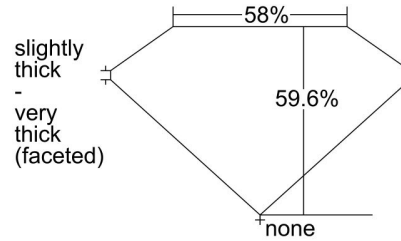

PROPORTIONS

Profile not to actual proportions