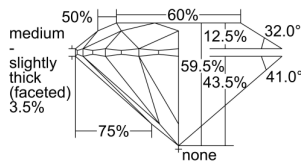

GIA®

FACSIMILE

GIA REPORT 6425300332

Verify this report at GIA.edu

GIA NATURAL DIAMOND DOSSIER®

February 25, 2022
GIA Report Number **6425300332**
Shape and Cutting Style ..... **Round Brilliant**
Measurements ..... **5.14 - 5.18 x 3.07 mm**

GRADING RESULTS

Carat Weight ..... **0.50 carat**
Color Grade ..... **H**
Clarity Grade **VVS2**
Cut Grade ..... **Excellent**

ADDITIONAL GRADING INFORMATION

Polish ..... **Excellent**
Symmetry ..... **Excellent**
Fluorescence ..... **None**
Clarity Characteristics..... **Cloud, Pinpoint, Surface Graining**
Inscription(s): **GIA 6425300332**

PROPORTIONS

Profile to actual proportions

GRADING SCALES

GIA COLOR SCALE	GIA CLARITY SCALE	GIA CUT SCALE	
D	FLAWLESS	EXCELLENT	
E	INTERNALLY FLAWLESS		
F		VVS₁	VERY GOOD
G	VVS₂		
H	VS₁	GOOD	
I	VS₂		
J	SI₁	FAIR	
K	SI₂		
L	I₁	POOR	
M			
N			
O	I₂		
P			
Q			
R	I₃		
S			
T			
U			
V			
W			
X			
Y			
Z