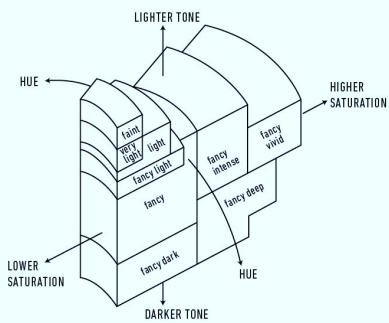

ADDITIONAL INFORMATION

GIA COLORED DIAMOND SCALE

Illustration of GIA fancy color grade interrelationships

GIA CLARITY SCALE

FLAWLESS
INTERNALLY FLAWLESS
VERY VERY SLIGHTLY INCLUDED VVS₁
VVS₂
VERY SLIGHTLY INCLUDED VS₁
VS₂
SLIGHTLY INCLUDED SI₁
SI₂
INCLUDED I₁
I₂
I₃