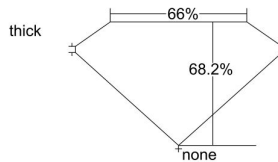

GIA®

FACSIMILE

GIA REPORT 1405306658

Verify this report at GIA.edu

GIA NATURAL DIAMOND DOSSIER®

September 08, 2021
GIA Report Number 1405306658
Shape and Cutting Style ..... **Cut-Cornered Rectangular Modified Brilliant**
Measurements ..... 5.54 x 3.97 x 2.71 mm

GRADING RESULTS

Carat Weight ..... 0.51 carat
Color Grade ..... G
Clarity Grade VS1

ADDITIONAL GRADING INFORMATION

Polish ..... Excellent
Symmetry ..... Excellent
Fluorescence ..... None
Clarity Characteristics ..... Cloud
Inscription(s): GIA 1405306658

PROPORTIONS

Profile not to actual proportions

GRADING SCALES

GIA COLOR SCALE		GIA CLARITY SCALE			
COLORLESS	D	VERY VERY SLIGHTLY INCLUDED	FLAWLESS		
	E		INTERNALLY FLAWLESS		
	F	VERY SLIGHTLY INCLUDED	VVS₁		
	G		VVS₂		
	H		VS₁		
	NEAR COLORLESS	I	SLIGHTLY INCLUDED	VS₂	
		J		SI₁	
		FAINT	K	INCLUDED	SI₂
			L		I₁
			M		I₂
VERT LIGHT	N	LIGHT	I₃		
	O				
	P				
	Q				
	R				
	S				
	T				
LIGHT	U				
	V				
	W				
	X				
Y					
Z