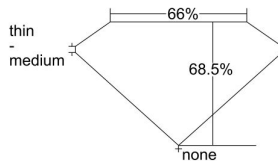

GIA®

FACSIMILE

GIA REPORT 6402094174

Verify this report at GIA.edu

GIA NATURAL DIAMOND DOSSIER®

August 28, 2021
GIA Report Number **6402094174**
Shape and Cutting Style ..... **Cut-Cornered Rectangular Modified Brilliant**
Measurements ..... **5.41 x 4.16 x 2.85 mm**

GRADING RESULTS

Carat Weight ..... **0.51 carat**
Color Grade ..... **E**
Clarity Grade **VVS1**

ADDITIONAL GRADING INFORMATION

Polish ..... **Excellent**
Symmetry ..... **Excellent**
Fluorescence ..... **Faint**
Clarity Characteristics..... **Needle, Pinpoint**
Inscription(s): **GIA 6402094174**

PROPORTIONS

Profile not to actual proportions

GRADING SCALES

GIA COLOR SCALE		GIA CLARITY SCALE			
COLORLESS	D	VERY VERY SLIGHTLY INCLUDED	FLAWLESS		
	E		INTERNALLY FLAWLESS		
	F	VERY SLIGHTLY INCLUDED	VVS₁		
	G		VVS₂		
	H		VS₁		
	NEAR COLORLESS	I	SLIGHTLY INCLUDED	VS₂	
		J		SI₁	
		FAINT	K	INCLUDED	SI₂
			L		I₁
			M		I₂
VERTICALLY LIGHT	N	INCLUDED	I₃		
	O				
	P				
	Q				
	R				
	S				
	T				
LIGHT	U				
	V				
	W				
	X				
Y					
Z