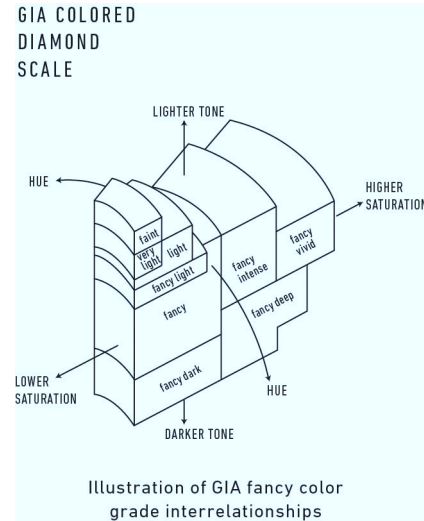

GIA COLORED DIAMOND REPORT

March 28, 2016
Report Type ..... Identification and Origin Report
GIA Report Number 6177531483
Shape and Cutting Style ..... Cut-Cornered Rectangular
                                                Modified Brilliant
Measurements ..... 3.04 x 2.84 x 1.81 mm
Carat Weight ..... 0.13 carat
Color Grade ..... Light Pink
Color Origin ..... Natural
Color Distribution ..... Not Applicable

ADDITIONAL INFORMATION

reportcheck.gia.edu

The results documented in this report refer only to the diamond described, and were obtained using the techniques and equipment used by GIA at the time of examination. This report is not a guarantee or valuation. For additional information and important limitations and disclaimers, please see www.gia.edu/terms or call +1 800 421 7250 or +1 760 603 4500. ©2014 Gemological Institute of America, Inc.

THE SECURITY FEATURES IN THIS DOCUMENT, INCLUDING THE HOLOGRAM, SECURITY SCREEN AND MICROPRINT LINES, IN ADDITION TO THOSE NOT LISTED, EXCEED DOCUMENT SECURITY INDUSTRY GUIDELINES.