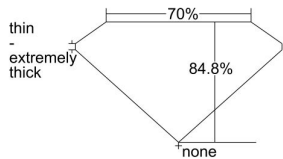

GIA®

FACSIMILE

GIA REPORT 7341204353

Verify this report at GIA.edu

GIA NATURAL DIAMOND DOSSIER®

December 02, 2019
GIA Report Number 7341204353
Shape and Cutting Style ..... Square Modified Brilliant
Measurements ..... 3.17 x 3.12 x 2.64 mm

GRADING RESULTS

Carat Weight ..... 0.23 carat
Color Grade ..... J
Clarity Grade VS1

ADDITIONAL GRADING INFORMATION

Polish ..... Good
Symmetry ..... Fair
Fluorescence ..... None
Clarity Characteristics ..... Feather, Cavity
Inscription(s): GIA 7341204353

PROPORTIONS

Profile not to actual proportions

GRADING SCALES

GIA COLOR SCALE		GIA CLARITY SCALE			
COLORLESS	D	VERY VERY SLIGHTLY INCLUDED	FLAWLESS		
	E		INTERNALLY FLAWLESS		
	F	VERY SLIGHTLY INCLUDED	VS₁		
	G		VS₂		
	H		VS₁		
	NEAR COLORLESS	I	SLIGHTLY INCLUDED	VS₂	
		J		SI₁	
		FAINT	K	INCLUDED	SI₂
			L		I₁
			M		I₂
VERT LIGHT	N	INCLUDED	I₃		
	O				
	P				
	Q				
	R				
	S				
LIGHT	T				
	U				
	V				
	W				
	X				
	Y				
	Z