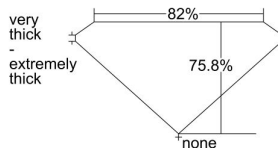

GIA®

FACSIMILE

GIA REPORT 2344449518

Verify this report at GIA.edu

GIA NATURAL DIAMOND DOSSIER®

December 30, 2019
GIA Report Number 2344449518
Shape and Cutting Style ..... Square Modified Brilliant
Measurements ..... 3.24 x 3.21 x 2.43 mm

GRADING RESULTS

Carat Weight ..... 0.23 carat
Color Grade ..... K
Clarity Grade VS1

ADDITIONAL GRADING INFORMATION

Polish ..... Good
Symmetry ..... Fair
Fluorescence ..... None
Clarity Characteristics ..... Crystal, Cloud, Pinpoint
Inscription(s): GIA 2344449518

PROPORTIONS

Profile not to actual proportions

GRADING SCALES

GIA COLOR SCALE		GIA CLARITY SCALE			
COLORLESS	D	VERY VERY SLIGHTLY INCLUDED	FLAWLESS		
	E		INTERNALLY FLAWLESS		
	F	VERY SLIGHTLY INCLUDED	VVS₁		
	G		VVS₂		
	H		VS₁		
	NEAR COLORLESS	I	SLIGHTLY INCLUDED	VS₂	
		J		SI₁	
		FAINT	K	INCLUDED	SI₂
			L		I₁
			M		I₂
VERT LIGHT	N	LIGHT	I₃		
	O				
	P				
	Q				
	R