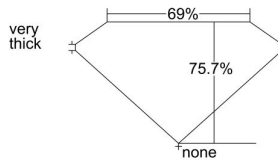

GIA®

FACSIMILE

GIA REPORT 6345410765

Verify this report at GIA.edu

GIA NATURAL DIAMOND DOSSIER®

December 26, 2019
GIA Report Number 6345410765
Shape and Cutting Style ..... Square Modified Brilliant
Measurements ..... 3.15 x 3.13 x 2.37 mm

GRADING RESULTS

Carat Weight ..... 0.20 carat
Color Grade ..... K
Clarity Grade VVS1

ADDITIONAL GRADING INFORMATION

Polish ..... Very Good
Symmetry ..... Good
Fluorescence ..... None
Clarity Characteristics ..... Pinpoint, Natural
Inscription(s): GIA 6345410765

PROPORTIONS

Profile not to actual proportions

GRADING SCALES

GIA COLOR SCALE		GIA CLARITY SCALE			
COLORLESS	D	VERY VERY SLIGHTLY INCLUDED	FLAWLESS		
	E		INTERNALLY FLAWLESS		
	F		VVS₁		
	NEAR COLORLESS	G	VERY SLIGHTLY INCLUDED	VVS₂	
		H		VS₁	
		FANT	I	SLIGHTLY INCLUDED	VS₂
			J		SI₁
			K		SI₂
	LIGHT	L	INCLUDED	I₁	
		M		I₂	
N		I₃			
O					
P					
Q					
R					
S					
T					
U					
V					
W					
X					
Y					
Z