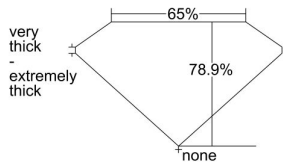

GIA®

FACSIMILE

GIA REPORT 5343204358

Verify this report at GIA.edu

GIA NATURAL DIAMOND DOSSIER®

December 02, 2019
GIA Report Number 5343204358
Shape and Cutting Style ..... Square Modified Brilliant
Measurements ..... 3.22 x 3.17 x 2.50 mm

GRADING RESULTS

Carat Weight ..... 0.23 carat
Color Grade ..... H
Clarity Grade VS2

ADDITIONAL GRADING INFORMATION

Polish ..... Very Good
Symmetry ..... Good
Fluorescence ..... Faint
Clarity Characteristics..... Crystal, Cloud
Inscription(s): GIA 5343204358

PROPORTIONS

Profile not to actual proportions

GRADING SCALES

GIA COLOR SCALE		GIA CLARITY SCALE			
COLORLESS	D	VERY VERY SLIGHTLY INCLUDED	FLAWLESS		
	E		INTERNALLY FLAWLESS		
	F	VERY SLIGHTLY INCLUDED	VVS₁		
	G		VVS₂		
	H		VS₁		
	NEAR COLORLESS	I	SLIGHTLY INCLUDED	VS₂	
		J		SI₁	
		FAINT	K	INCLUDED	SI₂
			L		I₁
			M		I₂
VERT LIGHT	N	LIGHT	I₃		
	O				
	P				
	Q				
	R