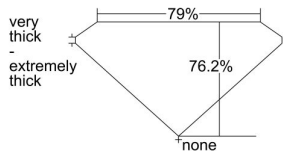

GIA®

FACSIMILE

GIA REPORT 6204787212

Verify this report at GIA.edu

GIA NATURAL DIAMOND DOSSIER®

December 09, 2019
GIA Report Number 6204787212
Shape and Cutting Style ..... Square Modified Brilliant
Measurements ..... 5.27 x 5.26 x 4.01 mm

GRADING RESULTS

Carat Weight ..... 0.97 carat
Color Grade ..... D
Clarity Grade I1

ADDITIONAL GRADING INFORMATION

Polish ..... Good
Symmetry ..... Fair
Fluorescence ..... None
Clarity Characteristics ..... Crystal
Inspection(s): GIA 6204787212, GSI 2757800103

PROPORTIONS

Profile not to actual proportions

GRADING SCALES

GIA COLOR SCALE		GIA CLARITY SCALE			
COLORLESS	D	VERY VERY SLIGHTLY INCLUDED	FLAWLESS		
	E		INTERNALLY FLAWLESS		
	F	VERY SLIGHTLY INCLUDED	VVS₁		
	G		VVS₂		
	H		VS₁		
	NEAR COLORLESS	I	VERY SLIGHTLY INCLUDED	VS₂	
		J		SI₁	
		FAINT	K	SLIGHTLY INCLUDED	SI₂
			L		I₁
			M		I₂
VERT LIGHT	N	INCLUDED	I₃		
	O				
	P				
	Q				
	R				
LIGHT	S				
	T				
	U				
	V				
	W				
	X				
	Y				
	Z