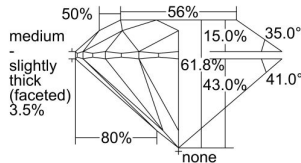

GIA®

FACSIMILE

GIA REPORT 6311974531

Verify this report at GIA.edu

GIA NATURAL DIAMOND DOSSIER®

February 13, 2019
GIA Report Number 6311974531
Shape and Cutting Style ..... Round Brilliant
Measurements ..... 3.65 - 3.66 x 2.26 mm

GRADING RESULTS

Carat Weight ..... 0.18 carat
Color Grade ..... E
Clarity Grade VS1
Cut Grade ..... Excellent

ADDITIONAL GRADING INFORMATION

Polish ..... Excellent
Symmetry ..... Excellent
Fluorescence ..... Faint
Clarity Characteristics ..... Crystal, Pinpoint
Inscription(s): GIA 6311974531

PROPORTIONS

Profile to actual proportions

GRADING SCALES

GIA COLOR SCALE	GIA CLARITY SCALE	GIA CUT SCALE	
D	FLAWLESS	EXCELLENT	
E	INTERNALLY FLAWLESS		
F		VVS₁	VERY GOOD
G	VVS₂		
H	VS₁	GOOD	
I	VS₂		
J	SI₁	FAIR	
K	SI₂		
L	I₁	POOR	
M			
N	I₂		
O			
P	I₃		
Q			
R			
S			
T			
U			
V			
W			
X			
Y			
Z