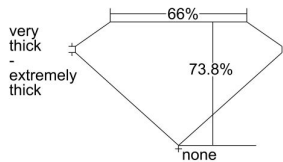

GIA®

FACSIMILE

GIA REPORT 7206267476

Verify this report at gia.edu

GIA DIAMOND DOSSIER®

June 18, 2015
GIA Report Number **7206267476**
Shape and Cutting Style ..... **Square Modified Brilliant**
Measurements ..... **5.05 x 4.88 x 3.60 mm**

GRADING RESULTS

Carat Weight ..... **0.81 carat**
Color Grade ..... **F**
Clarity Grade **VS1**

ADDITIONAL GRADING INFORMATION

Polish ..... **Very Good**
Symmetry ..... **Good**
Fluorescence ..... **Faint**
Clarity Characteristics ..... **Bruise, Needle, Pinpoint**
Inscription(s): **GIA 7206267476**

PROPORTIONS

Profile not to actual proportions

GRADING SCALES

GIA COLOR SCALE		GIA CLARITY SCALE			
COLORLESS	D	VERY VERY SLIGHTLY INCLUDED	FLAWLESS		
	E		INTERNALLY FLAWLESS		
	F	VERY SLIGHTLY INCLUDED	VVS₁		
	G		VVS₂		
	H		VS₁		
	NEAR COLORLESS	I	SLIGHTLY INCLUDED	VS₂	
		J		SI₁	
		FAINT	K	INCLUDED	SI₂
			L		I₁
			M		I₂
VERY LIGHT	N	LIGHT	I₃		
	O				
	P				
	Q				
	R