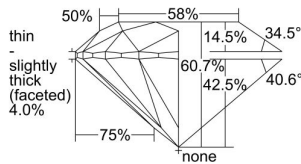

GIA®

FACSIMILE

GIA REPORT 2288267293

Verify this report at GIA.edu

GIA NATURAL DIAMOND DOSSIER®

February 26, 2018
GIA Report Number 2288267293
Shape and Cutting Style ..... Round Brilliant
Measurements ..... 5.41 - 5.42 x 3.29 mm

GRADING RESULTS

Carat Weight ..... 0.60 carat
Color Grade I
Clarity Grade VS2
Cut Grade ..... Excellent

ADDITIONAL GRADING INFORMATION

Polish ..... Excellent
Symmetry ..... Excellent
Fluorescence ..... None
Clarity Characteristics ..... Crystal, Cloud
Inscription(s): GIA 2288267293

PROPORTIONS

Profile to actual proportions

GRADING SCALES

GIA COLOR SCALE	GIA CLARITY SCALE	GIA CUT SCALE
COLOURESS	FLAWLESS	EXCELLENT
D	INTERNALLY FLAWLESS	
E	VVS₁	VERY GOOD
F		
G	VS₁	GOOD
H		
I	SI₁	FAIR
J		
K	I₁	POOR
L		
M	I₂	
N	I₃	
O		
P		
Q		
R		
S		
T		
U		
V		
W		
X		
Y		
Z