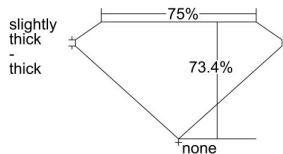

GIA®

FACSIMILE

GIA REPORT 6212221746

Verify this report at gia.edu

GIA DIAMOND DOSSIER®

May 21, 2017
GIA Report Number 6212221746
Shape and Cutting Style ..... Square Modified Brilliant
Measurements ..... 5.19 x 4.96 x 3.64 mm

GRADING RESULTS

Carat Weight ..... 0.80 carat
Color Grade ..... F
Clarity Grade VS1

ADDITIONAL GRADING INFORMATION

Polish ..... Very Good
Symmetry ..... Very Good
Fluorescence ..... None
Clarity Characteristics ..... Cloud, Needle
Inscription(s): GIA 6212221746

PROPORTIONS

Profile not to actual proportions

GRADING SCALES

GIA COLOR SCALE		GIA CLARITY SCALE			
COLORLESS	D	VERY VERY SLIGHTLY INCLUDED	FLAWLESS		
	E		INTERNALLY FLAWLESS		
	F	VERY SLIGHTLY INCLUDED	VS₁		
	G		VS₂		
	H		VS₁		
	NEAR COLORLESS	I	SLIGHTLY INCLUDED	SI₁	
		J		SI₂	
		FAINT	K	INCLUDED	I₁
			L		I₂
			M		I₃
VERY LIGHT	N				
	O				
	P				
	Q				
	R				
	S				
	T				
LIGHT	U				
	V				
	W				
	X				
	Y				
	Z