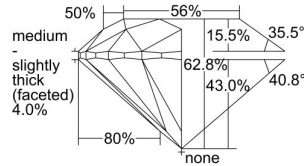

GIA®

FACSIMILE

GIA REPORT 6302907988

Verify this report at GIA.edu

GIA NATURAL DIAMOND DOSSIER®

November 02, 2018
GIA Report Number 6302907988
Shape and Cutting Style ..... Round Brilliant
Measurements ..... 5.23 - 5.26 x 3.29 mm

GRADING RESULTS

Carat Weight ..... 0.56 carat
Color Grade ..... F
Clarity Grade VS1
Cut Grade ..... Excellent

ADDITIONAL GRADING INFORMATION

Polish ..... Excellent
Symmetry ..... Excellent
Fluorescence ..... None
Clarity Characteristics ..... Cloud
Inscription(s): GIA 6302907988

PROPORTIONS

Profile to actual proportions

GRADING SCALES

GIA COLOR SCALE	GIA CLARITY SCALE	GIA CUT SCALE	
D	FLAWLESS	EXCELLENT	
E	INTERNALLY FLAWLESS		
F		VVS₁	VERY GOOD
G	VVS₂		
H	VS₁	GOOD	
I	VS₂		
J	SI₁	FAIR	
K	SI₂		
L	I₁	POOR	
M	I₂		
N	I₃		
O			
P			
Q			
R			
S			
T			
U			
V			
W			
X			
Y			
Z