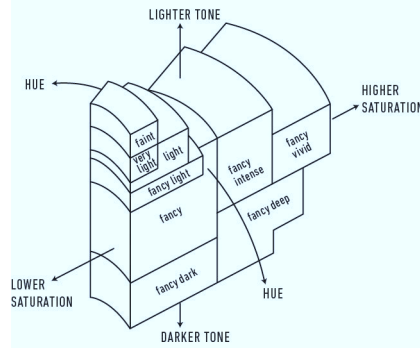

Verify this report at gia.edu

GIA COLORED DIAMOND REPORT

April 23, 2018
 Report Type Identification and Origin Report
 GIA Report Number 1196201791
 Shape and Cutting Style Cut-Cornered Rectangular
 Modified Brilliant
 Measurements 3.52 x 2.97 x 1.85 mm
 Carat Weight 0.17 carat
 Color Grade Fancy Intense Bluish Green
 Color Origin Natural
 Color Distribution Even

ADDITIONAL INFORMATION

GIA COLORED DIAMOND SCALE

Illustration of GIA fancy color grade interrelationships

The results documented in this report refer only to the diamond described, and were obtained using the techniques and equipment used by GIA at the time of examination. This report is not a guarantee or valuation. For additional information and important limitations and disclaimers, please see www.gia.edu/terms or call +1 800 421 7250 or +1 760 603 4500. ©2014 Gemological Institute of America, Inc.