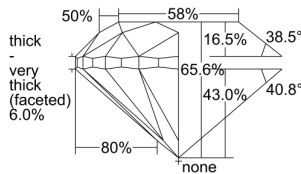

GIA®

FACSIMILE

GIA REPORT 5226302751

Verify this report at gia.edu

GIA DIAMOND DOSSIER®

April 06, 2016
GIA Report Number 5226302751
Shape and Cutting Style ..... Round Brilliant
Measurements ..... 4.92 - 4.94 x 3.23 mm

GRADING RESULTS

Carat Weight ..... 0.51 carat
Color Grade ..... D
Clarity Grade S11
Cut Grade ..... Good

ADDITIONAL GRADING INFORMATION

Polish ..... Very Good
Symmetry ..... Excellent
Fluorescence ..... Medium Blue
Clarity Characteristics ..... Feather
Inscription(s): GIA 5226302751

PROPORTIONS

Profile to actual proportions