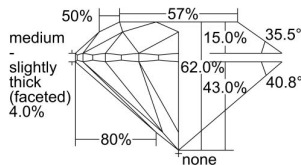

GIA®

FACSIMILE

GIA REPORT 2198899789

Verify this report at gia.edu

GIA DIAMOND DOSSIER®

May 08, 2015
GIA Report Number 2198899789
Shape and Cutting Style ..... Round Brilliant
Measurements ..... 3.96 - 3.98 x 2.46 mm

GRADING RESULTS

Carat Weight ..... 0.24 carat
Color Grade ..... D
Clarity Grade VS1
Cut Grade ..... Excellent

ADDITIONAL GRADING INFORMATION

Polish ..... Very Good
Symmetry ..... Excellent
Fluorescence ..... None
Clarity Characteristics..... Crystal, Cloud, Pinpoint
Inscription(s): GIA 2198899789

PROPORTIONS

Profile to actual proportions

GRADING SCALES

GIA COLOR SCALE	GIA CLARITY SCALE	GIA CUT SCALE	
D	FLAWLESS	EXCELLENT	
E	INTERNALLY FLAWLESS		
F		VVS₁	VERY GOOD
G	VVS₂		
H	VS₁	GOOD	
I	VS₂		
J	SI₁	FAIR	
K	SI₂		
L	I₁	POOR	
M			
N			
O	I₂		
P			
Q			
R	I₃		
S			
T			
U			
V			
W			
X			
Y			
Z