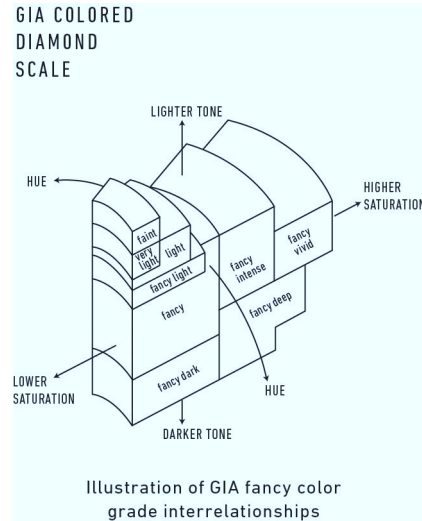

Verify this report at gia.edu

GIA COLORED DIAMOND REPORT

October 27, 2015
Report Type ..... Identification and Origin Report
GIA Report Number 2173351377
Shape and Cutting Style ..... Round Brilliant
Measurements ..... 2.79 - 2.81 x 1.71 mm
Carat Weight ..... 0.08 carat
Color Grade ..... Light Blue
Color Origin ..... Natural
Color Distribution ..... Not Applicable

ADDITIONAL INFORMATION

The results documented in this report refer only to the diamond described, and were obtained using the techniques and equipment used by GIA at the time of examination. This report is not a guarantee or valuation. For additional information and important limitations and disclaimers, please see www.gia.edu/terms or call +1 800 421 7250 or +1 760 603 4500. ©2014 Gemological Institute of America, Inc.

reportcheck.gia.edu