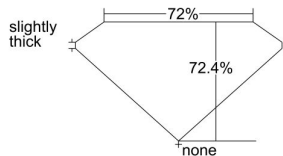

GIA®

FACSIMILE

GIA REPORT 7208028322

Verify this report at gia.edu

GIA DIAMOND DOSSIER®

May 14, 2015
GIA Report Number 7208028322
Shape and Cutting Style ..... Square Modified Brilliant
Measurements ..... 4.90 x 4.82 x 3.49 mm

GRADING RESULTS

Carat Weight ..... 0.70 carat
Color Grade ..... E
Clarity Grade SI1

ADDITIONAL GRADING INFORMATION

Polish ..... Excellent
Symmetry ..... Very Good
Fluorescence ..... None
Clarity Characteristics..... Crystal, Feather
Inscription(s): GIA 7208028322

PROPORTIONS

Profile not to actual proportions

GRADING SCALES

GIA COLOR SCALE		GIA CLARITY SCALE				
COLORLESS	D	VERY VERY SLIGHTLY INCLUDED	FLAWLESS			
	E		INTERNALLY FLAWLESS			
	F		VVS₁			
	NEAR COLORLESS	G	VERY SLIGHTLY INCLUDED	VVS₂		
		H		VS₁		
		FAINT	I	SLIGHTLY INCLUDED	VS₂	
			J		SI₁	
			LIGHT	K	INCLUDED	SI₂
	L	I₁				
	M	I₂				
N	NOT GRADED	I₃				
O						
P						
Q						
R						
S						
T						
U						
V						
W						
X						
Y						
Z