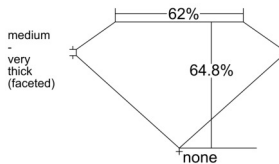

GIA®

FACSIMILE

GIA REPORT 1545940469

Verify this report at GIA.edu

GIA NATURAL DIAMOND DOSSIER®

April 02, 2026
GIA Report Number 1545940469
Shape and Cutting Style ..... Marquise Brilliant
Measurements ..... 7.79 x 4.10 x 2.66 mm

GRADING RESULTS

Carat Weight ..... 0.50 carat
Color Grade ..... J
Clarity Grade VS2

ADDITIONAL GRADING INFORMATION

Polish ..... Excellent
Symmetry ..... Very Good
Fluorescence ..... Faint
Clarity Characteristics ..... Crystal
Inscription(s): GIA 1545940469

PROPORTIONS

Profile not to actual proportions

GRADING SCALES

GIA COLOR SCALE		GIA CLARITY SCALE			
COLORLESS	D	VERY VERY SLIGHTLY INCLUDED	FLAWLESS		
	E		INTERNALLY FLAWLESS		
	F	VERY SLIGHTLY INCLUDED	VVS₁		
	G		VVS₂		
	H		VS₁		
	NEAR COLORLESS	I	SLIGHTLY INCLUDED	VS₂	
		J		SI₁	
		FAINT	K	INCLUDED	SI₂
			L		I₁
			M		I₂
VERY LIGHT	N		INCLUDED	I₃	
	O				
	P				
	Q				
	LIGHT		R		
		S			
		T			
U					
V					
W					
X					
Y					
Z