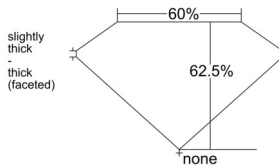

GIA®

FACSIMILE

GIA REPORT 3535856807

Verify this report at GIA.edu

GIA NATURAL DIAMOND DOSSIER®

October 30, 2025
GIA Report Number 3535856807
Shape and Cutting Style ..... Marquise Brilliant
Measurements ..... 6.67 x 3.60 x 2.25 mm

GRADING RESULTS

Carat Weight ..... 0.30 carat
Color Grade ..... G
Clarity Grade VVS1

ADDITIONAL GRADING INFORMATION

Polish ..... Excellent
Symmetry ..... Good
Fluorescence ..... None
Clarity Characteristics ..... Cloud, Feather
Inscription(s): GIA 3535856807

PROPORTIONS

Profile not to actual proportions

GRADING SCALES

GIA COLOR SCALE		GIA CLARITY SCALE			
COLORLESS	D	VERY VERY SLIGHTLY INCLUDED	FLAWLESS		
	E		INTERNALLY FLAWLESS		
	F	VERY SLIGHTLY INCLUDED	VVS₁		
	G		VVS₂		
	H		VS₁		
	NEAR COLORLESS	I	SLIGHTLY INCLUDED	VS₂	
		J		SI₁	
		FAINT	K	INCLUDED	SI₂
			L		I₁
			M		I₂
VERT LIGHT	N	LIGHT	I₃		
	O				
	P				
	Q				
	R