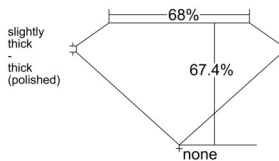

GIA®

FACSIMILE

GIA REPORT 1538787604

Verify this report at GIA.edu

GIA NATURAL DIAMOND DOSSIER®

October 27, 2025
GIA Report Number 1538787604
Shape and Cutting Style ..... Emerald Cut
Measurements ..... 5.18 x 3.81 x 2.57 mm

GRADING RESULTS

Carat Weight ..... 0.50 carat
Color Grade ..... H
Clarity Grade VS2

ADDITIONAL GRADING INFORMATION

Polish ..... Excellent
Symmetry ..... Very Good
Fluorescence ..... None
Clarity Characteristics ..... Crystal, Cloud
Inscription(s): GIA 1538787604

PROPORTIONS

Profile not to actual proportions

GRADING SCALES

GIA COLOR SCALE		GIA CLARITY SCALE			
COLORLESS	D	VERY VERY SLIGHTLY INCLUDED	FLAWLESS		
	E		INTERNALLY FLAWLESS		
	F	VERY SLIGHTLY INCLUDED	VVS₁		
	G		VVS₂		
	H		VS₁		
	NEAR COLORLESS	I	SLIGHTLY INCLUDED	VS₂	
		J		SI₁	
		FAINT	K	INCLUDED	SI₂
			L		I₁
			M		I₂
VERT LIGHT	N	LIGHT	I₃		
	O				
	P				
	Q				
	R