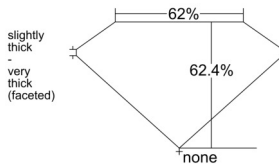

GIA®

FACSIMILE

GIA REPORT 6542038064

Verify this report at GIA.edu

GIA NATURAL DIAMOND DOSSIER®

November 18, 2025
GIA Report Number 6542038064
Shape and Cutting Style ..... Marquise Brilliant
Measurements ..... 6.65 x 3.59 x 2.24 mm

GRADING RESULTS

Carat Weight ..... 0.30 carat
Color Grade ..... E
Clarity Grade SI1

ADDITIONAL GRADING INFORMATION

Polish ..... Excellent
Symmetry ..... Very Good
Fluorescence ..... None
Clarity Characteristics ..... Crystal, Cloud
Inscription(s): GIA 6542038064

PROPORTIONS

Profile not to actual proportions

GRADING SCALES

GIA COLOR SCALE		GIA CLARITY SCALE			
COLORLESS	D	VERY VERY SLIGHTLY INCLUDED	FLAWLESS		
	E		INTERNALLY FLAWLESS		
	F	VERY SLIGHTLY INCLUDED	VVS₁		
	G		VVS₂		
	H		VS₁		
	NEAR COLORLESS	I	SLIGHTLY INCLUDED	VS₂	
		J		SI₁	
		FAINT	K	INCLUDED	SI₂
			L		I₁
			M		I₂
VERT LIGHT	N	LIGHT	I₃		
	O				
	P				
	Q				
	R