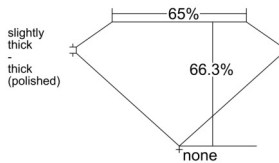

GIA®

FACSIMILE

GIA REPORT 7538452702

Verify this report at GIA.edu

GIA NATURAL DIAMOND DOSSIER®

September 17, 2025
GIA Report Number 7538452702
Shape and Cutting Style ..... Emerald Cut
Measurements ..... 4.41 x 3.24 x 2.15 mm

GRADING RESULTS

Carat Weight ..... 0.30 carat
Color Grade ..... E
Clarity Grade VS2

ADDITIONAL GRADING INFORMATION

Polish ..... Excellent
Symmetry ..... Very Good
Fluorescence ..... None
Clarity Characteristics ..... Crystal
Inscription(s): GIA 7538452702

PROPORTIONS

Profile not to actual proportions

GRADING SCALES

GIA COLOR SCALE		GIA CLARITY SCALE			
COLORLESS	D	VERY VERY SLIGHTLY INCLUDED	FLAWLESS		
	E		INTERNALLY FLAWLESS		
	F	VERY SLIGHTLY INCLUDED	VVS₁		
	G		VVS₂		
	H		VS₁		
	NEAR COLORLESS	I	SLIGHTLY INCLUDED	VS₂	
		J		SI₁	
		FAINT	K	INCLUDED	SI₂
			L		I₁
			M		I₂
VERTICALLY LIGHT	N	LIGHT	I₃		
	O				
	P				
	Q				
	R