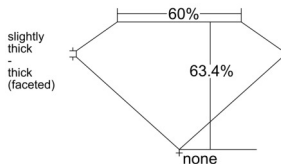

GIA®

FACSIMILE

GIA REPORT 6531635792

Verify this report at GIA.edu

GIA NATURAL DIAMOND DOSSIER®

October 06, 2025
GIA Report Number 6531635792
Shape and Cutting Style ..... Marquise Brilliant
Measurements ..... 6.71 x 3.60 x 2.28 mm

GRADING RESULTS

Carat Weight ..... 0.30 carat
Color Grade ..... G
Clarity Grade VVS1

ADDITIONAL GRADING INFORMATION

Polish ..... Excellent
Symmetry ..... Very Good
Fluorescence ..... None
Clarity Characteristics ..... Pinpoint, Feather
Inscription(s): GIA 6531635792

PROPORTIONS

Profile not to actual proportions

GRADING SCALES

GIA COLOR SCALE		GIA CLARITY SCALE	
COLORLESS	D	VERY VERY SLIGHTLY INCLUDED	FLAWLESS
	E		INTERNALLY FLAWLESS
	F		VVS₁
	G		VVS₂
	H		VS₁
	I		VS₂
	J		SI₁
	K		SI₂
	L		I₁
	M		I₂
NEAR COLORLESS	N	SLIGHTLY INCLUDED	I₃
	O		
	P		
	Q		
FAINT	R		
	S		
	T		
	U		
VERT LIGHT	V		
	W		
	X		
	Y		
LIGHT	Z