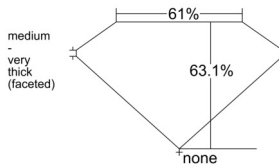

GIA®

FACSIMILE

GIA REPORT

7533685909

Verify this report at GIA.edu

GIA NATURAL DIAMOND DOSSIER®

October 10, 2025
GIA Report Number 7533685909
Shape and Cutting Style ..... Marquise Brilliant
Measurements ..... 7.79 x 4.22 x 2.66 mm

GRADING RESULTS

Carat Weight ..... 0.50 carat
Color Grade ..... D
Clarity Grade VVS2

ADDITIONAL GRADING INFORMATION

Polish ..... Excellent
Symmetry ..... Very Good
Fluorescence ..... Medium Blue
Clarity Characteristics..... Pinpoint, Surface Graining
Inscription(s): GIA 7533685909

PROPORTIONS

Profile not to actual proportions

GRADING SCALES

GIA COLOR SCALE		GIA CLARITY SCALE			
COLORLESS	D	VERY VERY SLIGHTLY INCLUDED	FLAWLESS		
	E		INTERNALLY FLAWLESS		
	F		VVS₁		
	G		VVS₂		
	NEAR COLORLESS	H	VERY SLIGHTLY INCLUDED	VS₁	
		I		VS₂	
		FAINT	J	SLIGHTLY INCLUDED	SI₁
			K		SI₂
	L		I₁		
	M		I₂		
VERTICALLY LIGHT	N	INCLUDED	I₃		
	O				
	P				
	Q				
	R				
	S				
LIGHT	T				
	U				
	V				
	W				
	X				
Y					
Z