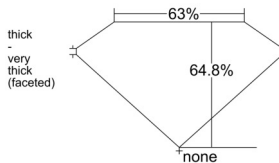

GIA®

FACSIMILE

GIA REPORT 2557605964

Verify this report at GIA.edu

GIA NATURAL DIAMOND DOSSIER®

June 29, 2026
GIA Report Number 2557605964
Shape and Cutting Style ..... Marquise Brilliant
Measurements ..... 6.47 x 3.49 x 2.26 mm

GRADING RESULTS

Carat Weight ..... 0.30 carat
Color Grade ..... D
Clarity Grade VS1

ADDITIONAL GRADING INFORMATION

Polish ..... Very Good
Symmetry ..... Good
Fluorescence ..... None
Clarity Characteristics..... Cloud, Crystal, Feather, Pinpoint
Inscription(s): GIA 2557605964

PROPORTIONS

Profile not to actual proportions

GRADING SCALES

GIA COLOR SCALE		GIA CLARITY SCALE			
COLORLESS	D	VERY VERY SLIGHTLY INCLUDED	FLAWLESS		
	E		INTERNALLY FLAWLESS		
	F	VERY SLIGHTLY INCLUDED	VVS₁		
	G		VVS₂		
	H		VS₁		
	NEAR COLORLESS	I	SLIGHTLY INCLUDED	VS₂	
		J		SI₁	
		FAINT	K	INCLUDED	SI₂
			L		I₁
			M		I₂
VERT LIGHT	N	LIGHT	I₃		
	O				
	P				
	Q				
	R