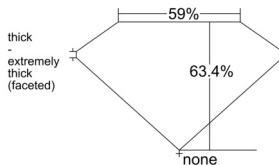

GIA®

FACSIMILE

GIA REPORT 1553599636

Verify this report at GIA.edu

GIA NATURAL DIAMOND DOSSIER®

June 27, 2026
GIA Report Number 1553599636
Shape and Cutting Style ..... Marquise Brilliant
Measurements ..... 7.69 x 4.14 x 2.63 mm

GRADING RESULTS

Carat Weight ..... 0.50 carat
Color Grade I
Clarity Grade VS1

ADDITIONAL GRADING INFORMATION

Polish ..... Excellent
Symmetry ..... Good
Fluorescence ..... None
Clarity Characteristics ..... Cloud
Inscription(s): GIA 1553599636

PROPORTIONS

Profile not to actual proportions

GRADING SCALES

GIA COLOR SCALE		GIA CLARITY SCALE	
COLORLESS	D	VERY VERY SLIGHTLY INCLUDED	FLAWLESS
	E		INTERNALLY FLAWLESS
	F		VVS₁
	G		VVS₂
	H		VS₁
	I		VS₂
	J		SI₁
	K		SI₂
	L		I₁
	M		I₂
NEAR COLORLESS	N	SLIGHTLY INCLUDED	I₃
	O		
	P		
	Q		
FAINT	R	INCLUDED	
	S		
	T		
	U		
VERT LIGHT	V		
	W		
	X		
	Y		
LIGHT	Z