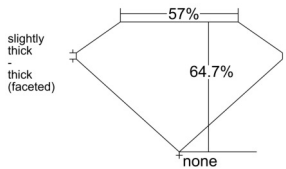

GIA®

FACSIMILE

GIA REPORT 2557596978

Verify this report at GIA.edu

GIA NATURAL DIAMOND DOSSIER®

June 27, 2026
GIA Report Number 2557596978
Shape and Cutting Style ..... Marquise Brilliant
Measurements ..... 6.53 x 3.55 x 2.29 mm

GRADING RESULTS

Carat Weight ..... 0.31 carat
Color Grade ..... F
Clarity Grade VVS1

ADDITIONAL GRADING INFORMATION

Polish ..... Excellent
Symmetry ..... Very Good
Fluorescence ..... None
Clarity Characteristics..... Pinpoint, Feather
Inscription(s): GIA 2557596978

PROPORTIONS

Profile not to actual proportions

GRADING SCALES

GIA COLOR SCALE		GIA CLARITY SCALE			
COLORLESS	D	VERY VERY SLIGHTLY INCLUDED	FLAWLESS		
	E		INTERNALLY FLAWLESS		
	F	VERY SLIGHTLY INCLUDED	VVS₁		
	G		VVS₂		
	H		VS₁		
	NEAR COLORLESS	I	SLIGHTLY INCLUDED	VS₂	
		J		SI₁	
		FAINT	K	INCLUDED	SI₂
			L		I₁
			M		I₂
VERT LIGHT	N	LIGHT	I₃		
	O				
	P				
	Q				
	R