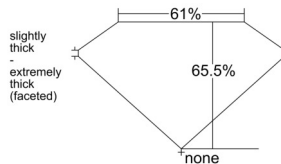

GIA®

FACSIMILE

GIA REPORT

7556597421

Verify this report at GIA.edu

GIA NATURAL DIAMOND DOSSIER®

June 27, 2026
GIA Report Number 7556597421
Shape and Cutting Style ..... Marquise Brilliant
Measurements ..... 7.52 x 4.08 x 2.67 mm

GRADING RESULTS

Carat Weight ..... 0.50 carat
Color Grade ..... F
Clarity Grade VS1

ADDITIONAL GRADING INFORMATION

Polish ..... Excellent
Symmetry ..... Very Good
Fluorescence ..... Strong Blue
Clarity Characteristics..... Crystal, Feather, Pinpoint
Inscription(s): GIA 7556597421

PROPORTIONS

Profile not to actual proportions

GRADING SCALES

GIA COLOR SCALE		GIA CLARITY SCALE	
COLORLESS	D	VERY VERY SLIGHTLY INCLUDED	FLAWLESS
	E		INTERNALLY FLAWLESS
	F		VVS₁
	G		VVS₂
	H		VS₁
	I		VS₂
	J		SI₁
	K		SI₂
	L		I₁
	M		I₂
NEAR COLORLESS	N	SLIGHTLY INCLUDED	I₃
	O		
	P		
	Q		
FAINT	R		
	S		
	T		
	U		
VERY LIGHT	V		
	W		
	X		
	Y		
LIGHT	Z