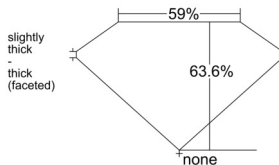

GIA®

FACSIMILE

GIA REPORT 6545304792

Verify this report at GIA.edu

GIA NATURAL DIAMOND DOSSIER®

December 24, 2025
GIA Report Number 6545304792
Shape and Cutting Style ..... Marquise Brilliant
Measurements ..... 6.92 x 3.53 x 2.24 mm

GRADING RESULTS

Carat Weight ..... 0.31 carat
Color Grade I
Clarity Grade VS2

ADDITIONAL GRADING INFORMATION

Polish ..... Excellent
Symmetry ..... Excellent
Fluorescence ..... None
Clarity Characteristics ..... Feather, Crystal, Cloud
Inscription(s): GIA 6545304792

PROPORTIONS

Profile not to actual proportions

GRADING SCALES

GIA COLOR SCALE		GIA CLARITY SCALE		
NEAR COLORLESS	D	VERY VERY SLIGHTLY INCLUDED	FLAWLESS	
	E		INTERNALLY FLAWLESS	
	F	VERY SLIGHTLY INCLUDED	VVS₁	
	G		VVS₂	
	H		VS₁	
	FAINT	I	SLIGHTLY INCLUDED	VS₂
		J		SI₁
		K	INCLUDED	SI₂
		L		I₁
		M		I₂
VERT LIGHT	N	INCLUDED	I₃	
	O			
	P			
	Q			
LIGHT	R			
	S			
	T			
	U			
	V			
	W			
	X			
	Y			
	Z