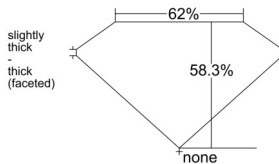

GIA®

FACSIMILE

GIA REPORT 3545498834

Verify this report at GIA.edu

GIA NATURAL DIAMOND DOSSIER®

January 22, 2026
GIA Report Number 3545498834
Shape and Cutting Style ..... Marquise Brilliant
Measurements ..... 8.34 x 4.27 x 2.49 mm

GRADING RESULTS

Carat Weight ..... 0.50 carat
Color Grade ..... G
Clarity Grade VS1

ADDITIONAL GRADING INFORMATION

Polish ..... Excellent
Symmetry ..... Excellent
Fluorescence ..... None
Clarity Characteristics ..... Crystal, Feather, Cloud
Inscription(s): GIA 3545498834

PROPORTIONS

Profile not to actual proportions

GRADING SCALES

GIA COLOR SCALE		GIA CLARITY SCALE			
COLORLESS	D	VERY VERY SLIGHTLY INCLUDED	FLAWLESS		
	E		INTERNALLY FLAWLESS		
	F	VERY SLIGHTLY INCLUDED	VVS₁		
	G		VVS₂		
	H		VS₁		
	NEAR COLORLESS	I	SLIGHTLY INCLUDED	VS₂	
		J		SI₁	
		FAINT	K	INCLUDED	SI₂
			L		I₁
			M		I₂
VERT LIGHT	N	LIGHT	I₃		
	O				
	P				
	Q				
	R