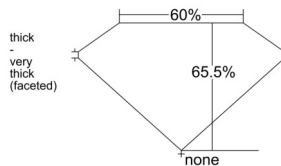

GIA®

FACSIMILE

GIA REPORT

7548584354

Verify this report at GIA.edu

GIA NATURAL DIAMOND DOSSIER®

February 04, 2026

GIA Report Number 7548584354

Shape and Cutting Style ..... Marquise Brilliant

Measurements ..... 7.33 x 4.19 x 2.74 mm

GRADING RESULTS

Carat Weight ..... 0.50 carat

Color Grade ..... G

Clarity Grade VVS2

ADDITIONAL GRADING INFORMATION

Polish ..... Excellent

Symmetry ..... Excellent

Fluorescence ..... None

Clarity Characteristics ..... Feather, Pinpoint

Inscription(s): GIA 7548584354

PROPORTIONS

Profile not to actual proportions

GRADING SCALES

GIA COLOR SCALE		GIA CLARITY SCALE			
COLORLESS	D	VERY VERY SLIGHTLY INCLUDED	FLAWLESS		
	E		INTERNALLY FLAWLESS		
	F	VERY SLIGHTLY INCLUDED	VVS₁		
	G		VVS₂		
	H		VS₁		
	NEAR COLORLESS	I	SLIGHTLY INCLUDED	VS₂	
		J		SI₁	
		FAINT	K	INCLUDED	SI₂
			L		I₁
			M		I₂
VERT LIGHT	N	INCLUDED	I₃		
	O				
	P				
	Q				
	R				
	S				
	T				
LIGHT	U				
	V				
	W				
	X				
Y					
Z