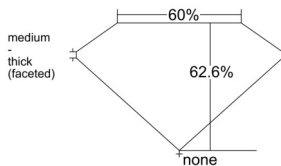

GIA®

FACSIMILE

GIA REPORT 7548577856

Verify this report at GIA.edu

GIA NATURAL DIAMOND DOSSIER®

February 04, 2026
GIA Report Number 7548577856
Shape and Cutting Style ..... Marquise Brilliant
Measurements ..... 7.80 x 4.22 x 2.64 mm

GRADING RESULTS

Carat Weight ..... 0.50 carat
Color Grade ..... D
Clarity Grade SI1

ADDITIONAL GRADING INFORMATION

Polish ..... Excellent
Symmetry ..... Very Good
Fluorescence ..... Strong Blue
Clarity Characteristics ..... Crystal
Inscription(s): GIA 7548577856

PROPORTIONS

Profile not to actual proportions

GRADING SCALES

GIA COLOR SCALE		GIA CLARITY SCALE			
COLORLESS	D	VERY VERY SLIGHTLY INCLUDED	FLAWLESS		
	E		INTERNALLY FLAWLESS		
	F		VVS₁		
	NEAR COLORLESS	G	VVS₂		
		H	VERY SLIGHTLY INCLUDED	VS₁	
		I		VS₂	
		FAINT	J	SLIGHTLY INCLUDED	SI₁
			K		SI₂
	L		INCLUDED		I₁
	M			I₂	
VERT LIGHT	N		LIGHT	I₃	
	O				
	P				
	Q				
	R