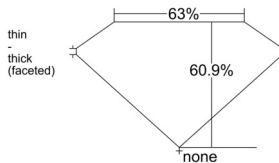

GIA®

FACSIMILE

GIA REPORT

7542386879

Verify this report at GIA.edu

GIA NATURAL DIAMOND DOSSIER®

January 06, 2026
GIA Report Number 7542386879
Shape and Cutting Style ..... Marquise Brilliant
Measurements ..... 6.74 x 3.65 x 2.22 mm

GRADING RESULTS

Carat Weight ..... 0.30 carat
Color Grade ..... E
Clarity Grade VS1

ADDITIONAL GRADING INFORMATION

Polish ..... Excellent
Symmetry ..... Very Good
Fluorescence ..... Faint
Clarity Characteristics ..... Cloud, Pinpoint
Inscription(s): GIA 7542386879

PROPORTIONS

Profile not to actual proportions

GRADING SCALES

GIA COLOR SCALE		GIA CLARITY SCALE	
COLORLESS	D	VERY VERY SLIGHTLY INCLUDED	FLAWLESS
	E		INTERNALLY FLAWLESS
	F		VVS₁
	G		VVS₂
	H		VS₁
	I		VS₂
	J		SI₁
	K		SI₂
	L		I₁
	M		I₂
NEAR COLORLESS	N	SLIGHTLY INCLUDED	I₃
	O		
	P		
	Q		
FAINT	R		
	S		
	T		
	U		
VERT LIGHT	V		
	W		
	X		
	Y		
LIGHT	Z