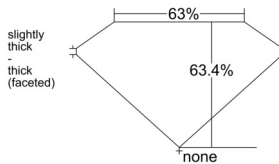

GIA®

FACSIMILE

GIA REPORT 6545783178

Verify this report at GIA.edu

GIA NATURAL DIAMOND DOSSIER®

March 10, 2026
GIA Report Number 6545783178
Shape and Cutting Style ..... Marquise Brilliant
Measurements ..... 7.95 x 4.15 x 2.63 mm

GRADING RESULTS

Carat Weight ..... 0.50 carat
Color Grade ..... F
Clarity Grade VS1

ADDITIONAL GRADING INFORMATION

Polish ..... Excellent
Symmetry ..... Excellent
Fluorescence ..... Faint
Clarity Characteristics ..... Crystal, Pinpoint
Inscription(s): GIA 6545783178

PROPORTIONS

Profile not to actual proportions

GRADING SCALES

GIA COLOR SCALE		GIA CLARITY SCALE			
COLORLESS	D	VERY VERY SLIGHTLY INCLUDED	FLAWLESS		
	E		INTERNALLY FLAWLESS		
	F	VERY SLIGHTLY INCLUDED	VVS₁		
	G		VVS₂		
	H		VS₁		
	NEAR COLORLESS	I	SLIGHTLY INCLUDED	VS₂	
		J		SI₁	
		FAINT	K	INCLUDED	SI₂
			L		I₁
			M		I₂
VERT LIGHT	N	LIGHT	I₃		
	O				
	P				
	Q				
	R				
	S				
	T