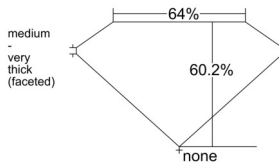

GIA®

FACSIMILE

GIA REPORT 7531549884

Verify this report at GIA.edu

GIA NATURAL DIAMOND DOSSIER®

September 26, 2025
GIA Report Number 7531549884
Shape and Cutting Style ..... Marquise Brilliant
Measurements ..... 8.65 x 4.12 x 2.48 mm

GRADING RESULTS

Carat Weight ..... 0.50 carat
Color Grade I
Clarity Grade SI1

ADDITIONAL GRADING INFORMATION

Polish ..... Very Good
Symmetry ..... Very Good
Fluorescence ..... Faint
Clarity Characteristics ..... Cloud
Inscription(s): GIA 7531549884

PROPORTIONS

Profile not to actual proportions

GRADING SCALES

GIA COLOR SCALE		GIA CLARITY SCALE			
COLORLESS	D	VERY VERY SLIGHTLY INCLUDED	FLAWLESS		
	E		INTERNALLY FLAWLESS		
	F	VERY SLIGHTLY INCLUDED	VVS₁		
	G		VVS₂		
	H		VS₁		
	NEAR COLORLESS	I	SLIGHTLY INCLUDED	VS₂	
		J		SI₁	
		FAINT	K	INCLUDED	SI₂
			L		I₁
	M		I₂		
VERT LIGHT	N		INCLUDED	I₃	
	O				
	P				
	LIGHT		Q		
			R		
		S			
T