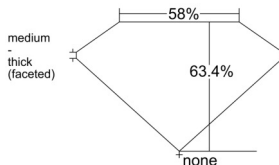

GIA®

FACSIMILE

GIA REPORT 7541383573

Verify this report at GIA.edu

GIA NATURAL DIAMOND DOSSIER®

January 06, 2026
GIA Report Number 7541383573
Shape and Cutting Style ..... Marquise Brilliant
Measurements ..... 6.94 x 3.49 x 2.22 mm

GRADING RESULTS

Carat Weight ..... 0.30 carat
Color Grade ..... G
Clarity Grade VS1

ADDITIONAL GRADING INFORMATION

Polish ..... Very Good
Symmetry ..... Good
Fluorescence ..... None
Clarity Characteristics ..... Cloud
Inscription(s): GIA 7541383573

PROPORTIONS

Profile not to actual proportions

GRADING SCALES

GIA COLOR SCALE		GIA CLARITY SCALE			
COLORLESS	D	VERY VERY SLIGHTLY INCLUDED	FLAWLESS		
	E		INTERNALLY FLAWLESS		
	F		VVS₁		
	G		VVS₂		
	NEAR COLORLESS	H	VERY SLIGHTLY INCLUDED	VS₁	
		I		VS₂	
		FAINT	J	SLIGHTLY INCLUDED	S₁
			K		S₂
	L		I₁		
	M		I₂		
N	I₃				
O					
LIGHT	P				
	Q				
	R				
	S				
	T				
	U				
	V				
W					
X					
Y					
Z