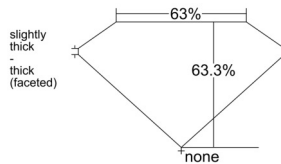

GIA®

FACSIMILE

GIA REPORT 1555594604

Verify this report at GIA.edu

GIA NATURAL DIAMOND DOSSIER®

June 26, 2026
GIA Report Number 1555594604
Shape and Cutting Style ..... Marquise Brilliant
Measurements ..... 6.75 x 3.52 x 2.22 mm

GRADING RESULTS

Carat Weight ..... 0.30 carat
Color Grade ..... G
Clarity Grade VVS1

ADDITIONAL GRADING INFORMATION

Polish ..... Excellent
Symmetry ..... Very Good
Fluorescence ..... None
Clarity Characteristics..... Pinpoint, Cavity, Feather
Inscription(s): GIA 1555594604

PROPORTIONS

Profile not to actual proportions

GRADING SCALES

GIA COLOR SCALE		GIA CLARITY SCALE			
COLORLESS	D	VERY VERY SLIGHTLY INCLUDED	FLAWLESS		
	E		INTERNALLY FLAWLESS		
	F	VERY SLIGHTLY INCLUDED	VVS₁		
	G		VVS₂		
	H		VS₁		
	NEAR COLORLESS	I	SLIGHTLY INCLUDED	VS₂	
		J		SI₁	
		FAINT	K	INCLUDED	SI₂
			L		I₁
			M		I₂
VERT LIGHT	N	NOT GRADED	I₃		
	O				
	P				
	Q				
	R				
LIGHT	S				
	T				
	U				
	V				
	Z