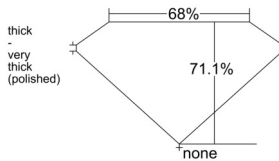

GIA®

FACSIMILE

GIA REPORT 1558556736

Verify this report at GIA.edu

GIA NATURAL DIAMOND DOSSIER®

June 23, 2026
GIA Report Number 1558556736
Shape and Cutting Style ..... Emerald Cut
Measurements ..... 5.15 x 3.72 x 2.65 mm

GRADING RESULTS

Carat Weight ..... 0.50 carat
Color Grade ..... E
Clarity Grade VS1

ADDITIONAL GRADING INFORMATION

Polish ..... Excellent
Symmetry ..... Very Good
Fluorescence ..... None
Clarity Characteristics ..... Cloud, Pinpoint
Inscription(s): GIA 1558556736

PROPORTIONS

Profile not to actual proportions

GRADING SCALES

GIA COLOR SCALE		GIA CLARITY SCALE			
COLORLESS	D	VERY VERY SLIGHTLY INCLUDED	FLAWLESS		
	E		INTERNALLY FLAWLESS		
	F	VERY SLIGHTLY INCLUDED	VS₁		
	G		VS₂		
	H		VS₁		
	NEAR COLORLESS	I	SLIGHTLY INCLUDED	VS₂	
		J		SI₁	
		FAINT	K	INCLUDED	SI₂
			L		I₁
			M		I₂
N			I₃		
VERT LIGHT	O	INCLUDED			
	P				
	Q				
	R				
	S				
	T				
	U				
	V				
LIGHT	W				
	X				
	Y				
	Z