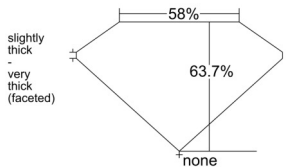

GIA®

FACSIMILE

GIA REPORT 6552573121

Verify this report at GIA.edu

GIA NATURAL DIAMOND DOSSIER®

June 24, 2026
GIA Report Number 6552573121
Shape and Cutting Style ..... Marquise Brilliant
Measurements ..... 7.83 x 4.08 x 2.60 mm

GRADING RESULTS

Carat Weight ..... 0.50 carat
Color Grade I
Clarity Grade S11

ADDITIONAL GRADING INFORMATION

Polish ..... Excellent
Symmetry ..... Very Good
Fluorescence ..... None
Clarity Characteristics ..... Crystal, Cloud
Inscription(s): GIA 6552573121

PROPORTIONS

Profile not to actual proportions

GRADING SCALES

GIA COLOR SCALE		GIA CLARITY SCALE			
COLORLESS	D	VERY VERY SLIGHTLY INCLUDED	FLAWLESS		
	E		INTERNALLY FLAWLESS		
	F	VERY SLIGHTLY INCLUDED	VVS₁		
	G		VVS₂		
	H		VS₁		
	NEAR COLORLESS	I	SLIGHTLY INCLUDED	VS₂	
		J		S1₁	
		FAINT	K	INCLUDED	S1₂
			L		I₁
			M		I₂
VERT LIGHT	N	INCLUDED	I₃		
	O				
	P				
	Q				
	R				
LIGHT	S				
	T				
	U				
	V				
	W				
X					
Y					
Z