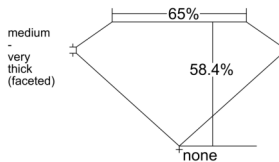

GIA®

FACSIMILE

GIA REPORT 6555572914

Verify this report at GIA.edu

GIA NATURAL DIAMOND DOSSIER®

June 25, 2026
GIA Report Number 6555572914
Shape and Cutting Style ..... Marquise Brilliant
Measurements ..... 7.08 x 3.61 x 2.11 mm

GRADING RESULTS

Carat Weight ..... 0.31 carat
Color Grade ..... H
Clarity Grade VS1

ADDITIONAL GRADING INFORMATION

Polish ..... Very Good
Symmetry ..... Good
Fluorescence ..... Faint
Clarity Characteristics..... Feather, Pinpoint
Inscription(s): GIA 6555572914

PROPORTIONS

Profile not to actual proportions

GRADING SCALES

GIA COLOR SCALE		GIA CLARITY SCALE	
COLORLESS	D	VERY VERY SLIGHTLY INCLUDED	FLAWLESS
	E		INTERNALLY FLAWLESS
	F		VVS₁
	G		VVS₂
	H		VS₁
	I		VS₂
	J		SI₁
	K		SI₂
	L		I₁
	M		I₂
NEAR COLORLESS	N	SLIGHTLY INCLUDED	I₃
	O		
	P		
	Q		
FAINT	R		
	S		
	T		
	U		
VERY LIGHT	V		
	W		
	X		
	Y		
LIGHT	Z