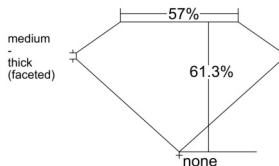

GIA®

FACSIMILE

GIA REPORT 6555572875

Verify this report at GIA.edu

GIA NATURAL DIAMOND DOSSIER®

June 25, 2026
GIA Report Number 6555572875
Shape and Cutting Style ..... Marquise Brilliant
Measurements ..... 8.07 x 4.21 x 2.58 mm

GRADING RESULTS

Carat Weight ..... 0.50 carat
Color Grade ..... H
Clarity Grade VS1

ADDITIONAL GRADING INFORMATION

Polish ..... Excellent
Symmetry ..... Very Good
Fluorescence ..... Medium Blue
Clarity Characteristics..... Feather, Chip, Pinpoint
Inscription(s): GIA 6555572875

PROPORTIONS

Profile not to actual proportions

GRADING SCALES

GIA COLOR SCALE		GIA CLARITY SCALE			
COLORLESS	D	VERY VERY SLIGHTLY INCLUDED	FLAWLESS		
	E		INTERNALLY FLAWLESS		
	F	VERY SLIGHTLY INCLUDED	VVS₁		
	G		VVS₂		
	H		VS₁		
	NEAR COLORLESS	I	SLIGHTLY INCLUDED	VS₂	
		J		SI₁	
		FAINT	K	INCLUDED	SI₂
			L		I₁
			M		I₂
VERT LIGHT	N	LIGHT	I₃		
	O				
	P				
	Q				
	R