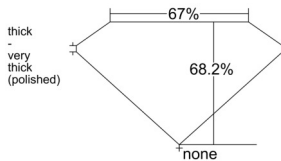

GIA®

FACSIMILE

GIA REPORT 1553544381

Verify this report at GIA.edu

GIA NATURAL DIAMOND DOSSIER®

June 22, 2026
GIA Report Number 1553544381
Shape and Cutting Style ..... Emerald Cut
Measurements ..... 5.24 x 3.79 x 2.58 mm

GRADING RESULTS

Carat Weight ..... 0.50 carat
Color Grade ..... G
Clarity Grade VS1

ADDITIONAL GRADING INFORMATION

Polish ..... Excellent
Symmetry ..... Very Good
Fluorescence ..... None
Clarity Characteristics ..... Cloud, Pinpoint
Inscription(s): GIA 1553544381

PROPORTIONS

Profile not to actual proportions

GRADING SCALES

GIA COLOR SCALE		GIA CLARITY SCALE			
COLORLESS	D	VERY VERY SLIGHTLY INCLUDED	FLAWLESS		
	E		INTERNALLY FLAWLESS		
	F	VERY SLIGHTLY INCLUDED	VS₁		
	G		VS₂		
	H		VS₁		
	NEAR COLORLESS	I	SLIGHTLY INCLUDED	VS₂	
		J		SI₁	
		FAINT	K	INCLUDED	SI₂
			L		I₁
			M		I₂
VERY LIGHT	N	LIGHT	I₃		
	O				
	P				
	Q				
	R