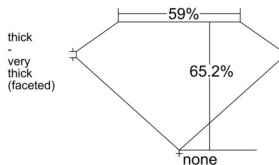

GIA®

FACSIMILE

GIA REPORT 7558572215

Verify this report at GIA.edu

GIA NATURAL DIAMOND DOSSIER®

June 24, 2026
GIA Report Number 7558572215
Shape and Cutting Style ..... Marquise Brilliant
Measurements ..... 7.63 x 4.11 x 2.68 mm

GRADING RESULTS

Carat Weight ..... 0.50 carat
Color Grade ..... E
Clarity Grade VS1

ADDITIONAL GRADING INFORMATION

Polish ..... Excellent
Symmetry ..... Very Good
Fluorescence ..... None
Clarity Characteristics..... Crystal, Needle, Pinpoint
Inscription(s): GIA 7558572215

PROPORTIONS

Profile not to actual proportions

GRADING SCALES

GIA COLOR SCALE		GIA CLARITY SCALE			
COLORLESS	D	VERY VERY SLIGHTLY INCLUDED	FLAWLESS		
	E		INTERNALLY FLAWLESS		
	F	VERY SLIGHTLY INCLUDED	VS₁		
	G		VS₂		
	H		VS₁		
	NEAR COLORLESS	I	SLIGHTLY INCLUDED	VS₂	
		J		SI₁	
		FAINT	K	INCLUDED	SI₂
			L		I₁
	M		I₂		
VERT LIGHT	N		INCLUDED	I₃	
	O				
	P				
	Q				
LIGHT	R				
	S				
	T				
	U				
	V				
	Z