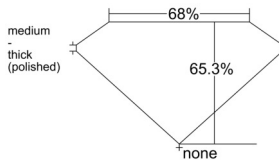

GIA®

FACSIMILE

GIA REPORT 6552296730

Verify this report at GIA.edu

GIA NATURAL DIAMOND DOSSIER®

May 19, 2026
GIA Report Number 6552296730
Shape and Cutting Style ..... Emerald Cut
Measurements ..... 4.73 x 3.37 x 2.20 mm

GRADING RESULTS

Carat Weight ..... 0.33 carat
Color Grade ..... D
Clarity Grade VVS2

ADDITIONAL GRADING INFORMATION

Polish ..... Excellent
Symmetry ..... Good
Fluorescence ..... None
Clarity Characteristics..... Needle, Pinpoint
Inscription(s): GIA 6552296730

PROPORTIONS

Profile not to actual proportions

GRADING SCALES

GIA COLOR SCALE		GIA CLARITY SCALE	
COLORLESS	D	VERY VERY SLIGHTLY INCLUDED	FLAWLESS
	E		INTERNALLY FLAWLESS
	F		VVS₁
	G		VVS₂
	H		VS₁
	I		VS₂
	J		SI₁
	K		SI₂
	L		I₁
	M		I₂
NEAR COLORLESS	N	SLIGHTLY INCLUDED	I₃
	O		
	P		
	Q		
FAINT	R	INCLUDED	
	S		
	T		
	U		
VERT LIGHT	V		
	W		
	X		
	Y		
LIGHT	Z